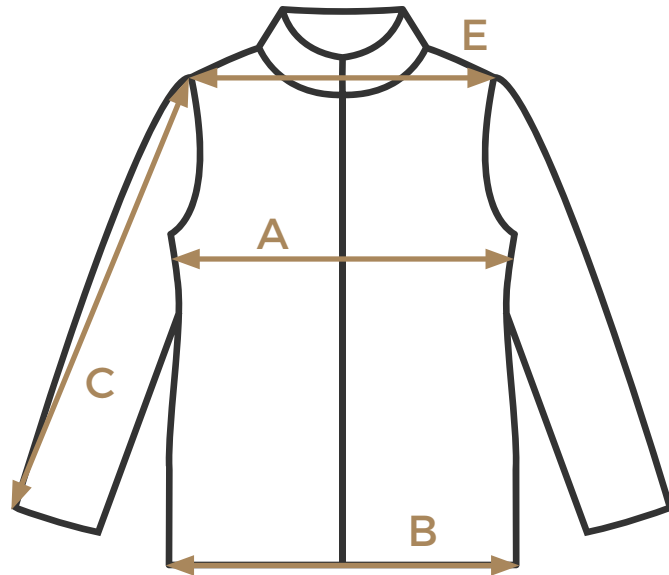

HUSKY REF. 992

3 in 1 winter jacket outer jacket

Boost up
The imagewear company

SIZE	S	M	L	XL	XXL	XXXL
A. Half chest width (2,5 cm below armpit)	61	64	67	70	73	76
B. Half hem bottom width	55	58	61	64	67	70
C. Sleeve lenght	76	79	82	85	88	91
D. Center back lenght	71	74	77	80	83	86

HUSKY REF. 992

3 in 1 winter jacket inner jacket

Boost up
The imagewear company

SIZE	S	M	L	XL	XXL	XXXL
A. Half chest width (2,5 cm below armpit)	58	61	64	67	70	73
B. Half hem bottom width	51	54	57	60	63	66
C. Sleeve lenght (from shoulder point)	52	55	58	61	64	67
D. Center back lenght	65	68	71	74	77	80
E. Shoulder to shoulder width	50	52	54	56	58	60