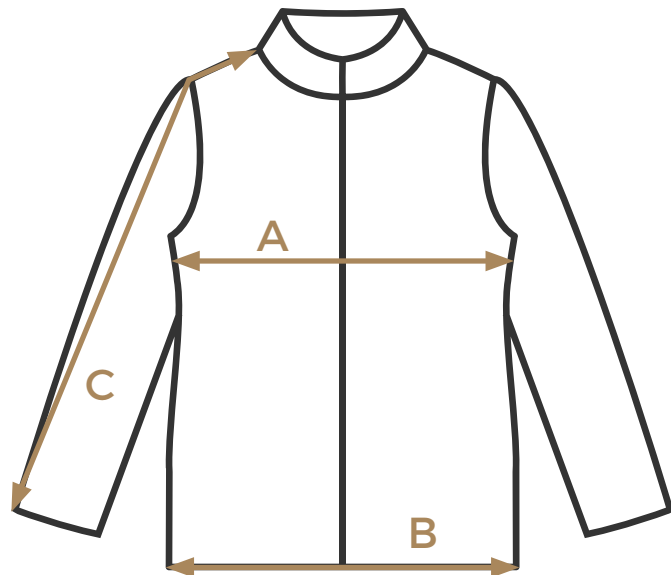

HUSKY REF. 992

3 in 1 winter jacket outer jacket

Boost up
The imagewear company

SIZE	S	M	L	XL	XXL	XXXL
A. Half chest width (2,5 cm below armpit)	61	64	67	70	73	76
B. Half hem bottom width	55	58	61	64	67	70
C. Sleeve lenght	76	79	82	85	88	91
D. Center back lenght	71	74	77	80	83	86

HUSKY REF. 992

3 in 1 winter jacket inner jacket

Boost up
The imagewear company

SIZE	S	M	L	XL	XXL	XXXL
A. Half chest width (2,5 cm below armpit)	58	61	64	67	70	73
B. Half hem bottom width	51	54	57	60	63	66
C. Sleeve lenght (from shoulder point)	52	55	58	61	64	67
D. Center back lenght	65	68	71	74	77	80
E. Shoulder to shoulder width	50	52	54	56	58	60