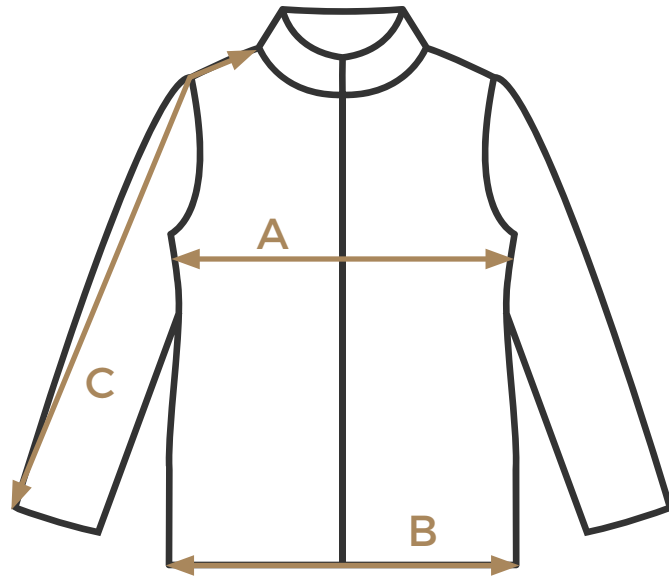

# HAZARD REF. 163

## Hooded light padded jacket

**Boost up**  
The imagewear company

SIZE	S	M	L	XL	XXL	XXXL
A. Half chest width (2,5 cm below armpit)	55	57	59	61	63	65
B. Half hem bottom width	45	47	49	51	53	55
C. Sleeve lenght (from shoulder point)	77	79	81	83	85	85
D. Center back lenght	64	66	68	70	72	72